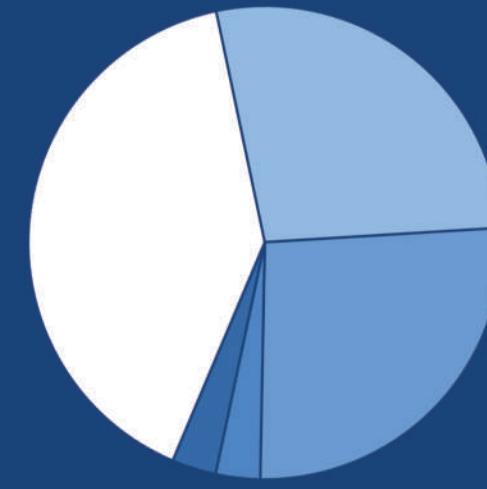

Revenues & Support $1,393,418

- 40% Grants and contracts
- 27% Contributions
- 26% Paycheck protection program loan forgiveness
- 3% Special events
- 3% Investment income

VOLUNTEERS WHO SERVED IN FY2021

Anna Acebo
Kristina Acree
Sabrina Adams
Jenna Adkins
Bronwyn Agnew
Judith Akin
Chance Alexander
Joseph Allen
Liliana Alvizu
Stephanie Andres
Alexandra Angelo
Debbie Ashford
Jennifer Ashford
Casey Avent
Alexis Barnes
David Barnes
Amy Barnhill
Dustin Bashaw
Cynthia Becker
Ellen Beers
Sandy Bement
William Bendau
Barbara Bingham
Korie Blue
Lori Blumenthal
Jennifer Bogert
Alexander Bonano-Cruz
Candace Bradley
Chloe Brant
LaTasha Bray
Misty Breed
Karla Brooks
Jessica Brower
Pamela Brown
Ashleigh Buchanan
Andrea Buckley
Mary Buehler
Katelynn Burns
Diana Burton
Angel Cabral
Daniela Calderon
Elizabeth Caldwell
William Calvo
Rachael Campo
Megan Cannon
Cynthia Cantrell
Donna Carpenter
Matthew Carroll
Spence Carson
Victoria Cash

Valerie Castle
Alison Church-Pugh
Tessa Clinton
James Cobb
Morgan Cobb
Teresa Coffman
Kent Collins
Penny Colton
Julia Converse
Victoria Cook
Shelby Cooper
Taylor Cornelson
Kimberly Crain
JoDahl Creech
Brittany Crow
Lord-Vincent Crutcher
Elizabeth Dahl
Christina Davis
Doye DeBolt
Roberta DeBolt
Jeremy Dugas
Lindsey Duncan
Jonette Dunlap
James Durocher
Merrick Eagleton
Morgan Edwards
Beverly Egan
Kristen English
Kimberly Erdoes
Stephanie Espolt
Cloyd Fisher
Susan Fisher
Ashley Fivekiller
Carol Fletcher
Gary Fletcher
Denise Flori
April Frazier
Elizabeth Freeman
Danielle French
Allison Furlong
Laura Futrell
Camila Galeano
Ivan Gentry
Kristin Gilbert
Zachary Gilliam
Sarah Godbehere
Andrea Gonzalez
Rebecca Graninger
Miranda Grant
Yvonne Green

Stephanie Griffith
Nancy Gwin
Amy Gwyn
Cheyenne Haag
Sarah Hallmark
Dina Hammam
Warren Hammer
Susan Hanna
Michaela Hansen
Rebecca Hargrove-Santos
Helen Harmon
Karlie Hart
Tanya Hartfield
Amy Heath
Megan Henderson
Wendy Henderson
James Henry
Steve Herburger
Elizabeth Hertzell
Carolyn Higginbotham
Dana Hill
Makenzie Hill
Kelley Hillis
Amanda Hillyard
Kathleen Himmler
Crystal Hines
Randall Hiyane
Jamie Holliman
Cynthia Holman
Jasmine House
Wendy House
Elizabeth Houston
Jessica Huddleston
Harold Hughes
Judy Hughey
Jessica Hunt
Brittany Hunt-Jassey
Charlotte Hunter
Jessica Hutchinson
Tessa Jackson
Tia James
Juan Jimenez
Baylee Jones
Lynn Jones
Kendall Keefe
Madison Keitges
Carol Kelly
Kristen Kendrick
Kimberly Kennedy
Allison Kitchens