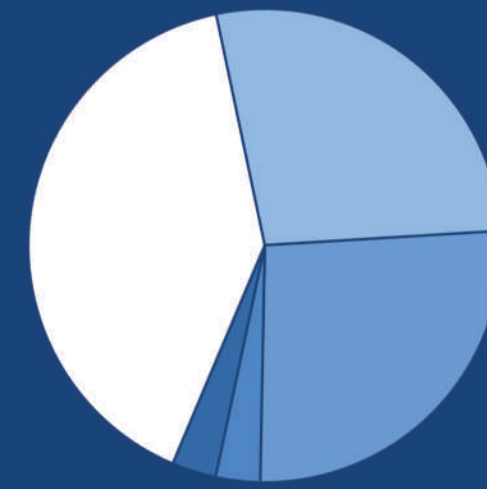

Revenues & Support $1,393,418

- 40% Grants and contracts
- 27% Contributions
- 26% Paycheck protection program loan forgiveness
- 3% Special events
- 3% Investment income

VOLUNTEERS WHO SERVED IN FY2021

Anna Acebo
Kristina Acree
Sabrina Adams
Jenna Adkins
Bronwyn Agnew
Judith Akin
Chance Alexander
Joseph Allen
Liliana Alvizu
Stephanie Andres
Alexandra Angelo
Debbie Ashford
Jennifer Ashford
Casey Avent
Alexis Barnes
David Barnes
Amy Barnhill
Dustin Bashaw
Cynthia Becker
Ellen Beers
Sandy Bement
William Bendau
Barbara Bingham
Korie Blue
Lori Blumenthal
Jennifer Bogert
Alexander Bonano-Cruz
Candace Bradley
Chloe Brant
LaTasha Bray
Misty Breed
Karla Brooks
Jessica Brower
Pamela Brown
Ashleigh Buchanan
Andrea Buckley
Mary Buehler
Katelynn Burns
Diana Burton
Angel Cabral
Daniela Calderon
Elizabeth Caldwell
William Calvo
Rachael Campo
Megan Cannon
Cynthia Cantrell
Donna Carpenter
Matthew Carroll
Spence Carson
Victoria Cash

Valerie Castle
Alison Church-Pugh
Tessa Clinton
James Cobb
Morgan Cobb
Teresa Coffman
Kent Collins
Penny Colton
Julia Converse
Victoria Cook
Shelby Cooper
Taylor Cornelson
Kimberly Crain
JoDahl Creech
Brittany Crow
Lord-Vincent Crutcher
Elizabeth Dahl
Christina Davis
Doye DeBolt
Roberta DeBolt
Jeremy Dugas
Lindsey Duncan
Jonette Dunlap
James Durocher
Merrick Eagleton
Morgan Edwards
Beverly Egan
Kristen English
Kimberly Erdoes
Stephanie Espolt
Cloyd Fisher
Susan Fisher
Ashley Fivekiller
Carol Fletcher
Gary Fletcher
Denise Flori
April Frazier
Elizabeth Freeman
Danielle French
Allison Furlong
Laura Futrell
Camila Galeano
Ivan Gentry
Kristin Gilbert
Zachary Gilliam
Sarah Godbehere
Andrea Gonzalez
Rebecca Graninger
Miranda Grant
Yvonne Green

Stephanie Griffith
Nancy Gwin
Amy Gwyn
Cheyenne Haag
Sarah Hallmark
Dina Hammam
Warren Hammer
Susan Hanna
Michaela Hansen
Rebecca Hargrove-Santos
Helen Harmon
Karlie Hart
Tanya Hartfield
Amy Heath
Megan Henderson
Wendy Henderson
James Henry
Steve Herburger
Elizabeth Hertzler
Carolyn Higginbotham
Dana Hill
Makenzie Hill
Kelley Hillis
Amanda Hillyard
Kathleen Himmler
Crystal Hines
Randall Hiyane
Jamie Holliman
Cynthia Holman
Jasmine House
Wendy House
Elizabeth Houston
Jessica Huddleston
Harold Hughes
Judy Hughey
Jessica Hunt
Brittany Hunt-Jassey
Charlotte Hunter
Jessica Hutchinson
Tessa Jackson
Tia James
Juan Jimenez
Baylee Jones
Lynn Jones
Kendall Keefe
Madison Keitges
Carol Kelly
Kristen Kendrick
Kimberly Kennedy
Allison Kitchens